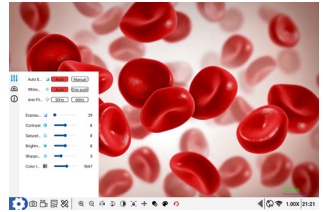

NEW

Integrated software with touch user interface

HD tablet with integrated 4K camera for convenient monitoring and professional digital documentation of the sample

Features

- The KERN ODC 251 microscope tablet camera consists of an Android tablet with a 10.5" HD display in combination with an 8 MP camera. It is intuitive to use and is suitable for all trinocular microscopes with a C-mount adapter
- The KERN tablet cameras have been specially developed for simple, direct monitoring of samples on the screen, whether used in the laboratory, in quality testing or in training and studying
- The integrated high-performance camera has an 8 MP image sensor with a sensor size of 1/1.8" and is able to record videos with a resolution of 4K. In this way, as well a live transfer of the image to the Android table, high-resolution images and videos can also be created for the documentation. Measuring functions, such as, for example, functions for measuring distance, surfaces and angles are also available

- Automatic white balance and automatic contrast adjustment can be performed quickly and easily, which enables efficient working procedures
- A range of additional functions are provided through the integrated interfaces, such as, for example
  - Data storage on a USB stick
  - Connection to a USB mouse
  - Transfer of the live image to an external screen using HDMI
  - Transfer of stored data to external receivers using WiFi or LAN
- The delivery includes the tablet camera with pre-installed measuring software, the power supply, a calibration slide as well as user instructions

Scope of application

- Goods inwards inspection
- Quality control
- Repair and Service
- Laboratories
- Training and study

Technical data

- 10,5" LCD-Touchscreen
- Screen resolution: pixels 1920×1280
- CPU: Quad Core Cortex-A17; 1,8 GHz
- Overall dimensions W×D×H 237×169×57 mm
- Net weight approx. 0,80 kg

Note: Cannot be combined with the following microscopes: OZM-5, OLM 170